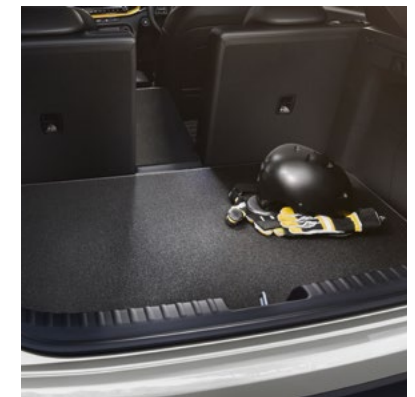

Trunk mat. Whether you're transporting your pet, your weekly shopping or your family's luggage - this made-to-measure mat will keep your trunk looking clean, new and stylish in the long run.
J7120ADE50MH (MHEV)
CR120ADE50 (PHEV)